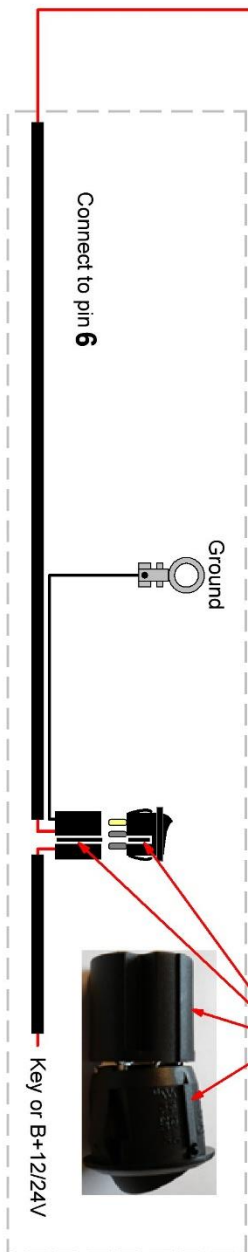

Installation of the switch to Digital Lightning 1200:

Accessory: 65-ALDL-switch

Note!
Align the markings when mounting
the switch to the connector