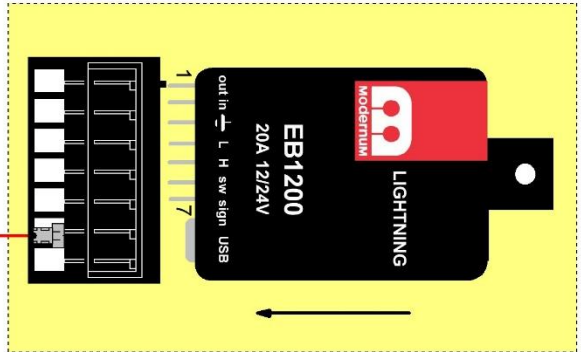

Installation of the switch to Digital Lightning 1200:

Accessory: 65-ALDL-switch

Note!
Align the markings when mounting
the switch to the connector